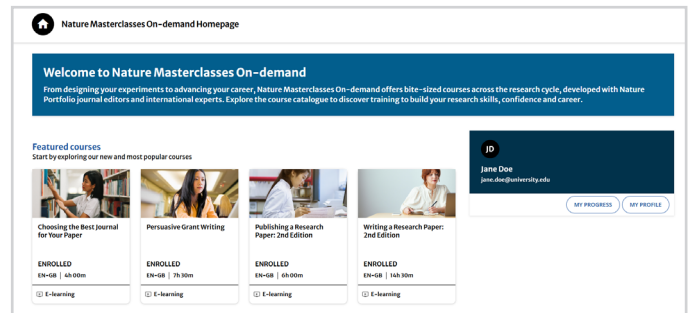

How to access Nature Masterclasses On-demand

9

Start Learning

- You will be directed to the homepage of our learning platform where you are now automatically logged in. You are now ready to explore courses and start learning.